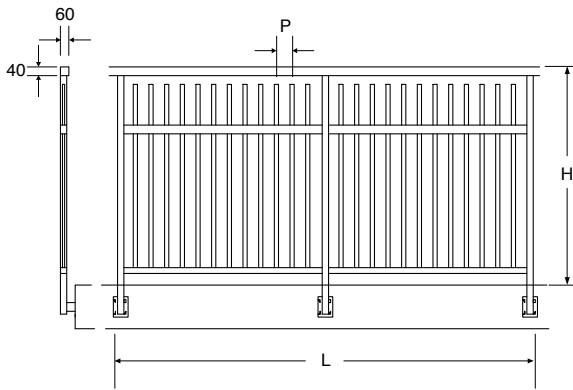

Our railings inox are synonymous with modular railings in stainless steel AISI 304 or AISI 316L with satin finished. They can be made of tubular, boxed and shaped plates, easy to lay because they are made to measure or on specific customer request. They resist corrosion and weathering and are guaranteed by CE marking. Aesthetically customizable thanks to coloring, combination of glass, wood, etc. Maintenance is not necessary.

LINEA STYLE

Parapetto con corrimano e pannello di recinzione.

Balustrade with handrail and fence panel.

COD.	L	H	P
PAR2CLA	*	1100	110

* DIMENSIONI A RICHIESTA
DIMENSIONS ON REQUEST

SIMPLE STYLE

Parapetto con corrimano e pannello di recinzione in sciolato forato.

Balustrade with handrail and fence panel with pre-drilled frame.

COD.	L	H	P
PAR2CLAF	*	1100	110

* DIMENSIONI A RICHIESTA
DIMENSIONS ON REQUEST

FUTURA STYLE

Parapetto con corrimano e pannello di recinzione in tubolare tondo.

Balustrade with handrail and round tubular fence panel.

COD.	L	H	P	X
PAR2FUT	*	1100	110	20

* DIMENSIONI A RICHIESTA
DIMENSIONS ON REQUEST

OCEAN STYLE

Parapetto con piantane in piatto sagomato, corrimano e correnti orizzontali in tubolare tondo.