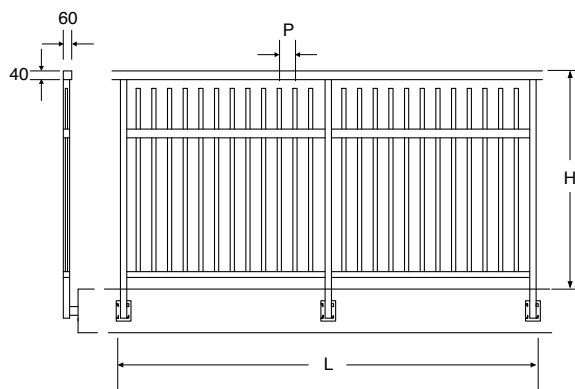

Our railings inox are synonymous with modular railings in stainless steel AISI 304 or AISI 316L with satin finished. They can be made of tubular, boxed and shaped plates, easy to lay because they are made to measure or on specific customer request. They resist corrosion and weathering and are guaranteed by CE marking. Aesthetically customizable thanks to coloring, combination of glass, wood, etc. Maintenance is not necessary.

LINEA STYLE

Parapetto con corrimano e pannello di recinzione.

Balustrade with handrail and fence panel.

COD.	L	H	P
PAR2CLA	*	1100	110

* DIMENSIONI A RICHIESTA
DIMENSIONS ON REQUEST

SIMPLE STYLE

Parapetto con corrimano e pannello di recinzione in sciolato forato.

Balustrade with handrail and fence panel with pre-drilled frame.

COD.	L	H	P
PAR2CLAF	*	1100	110

* DIMENSIONI A RICHIESTA
DIMENSIONS ON REQUEST

FUTURA STYLE

Parapetto con corrimano e pannello di recinzione in tubolare tondo.

Balustrade with handrail and round tubular fence panel.

COD.	L	H	P	X
PAR2FUT	*	1100	110	20

* DIMENSIONI A RICHIESTA
DIMENSIONS ON REQUEST

OCEAN STYLE

Parapetto con piantane in piatto sagomato, corrimano e correnti orizzontali in tubolare tondo.